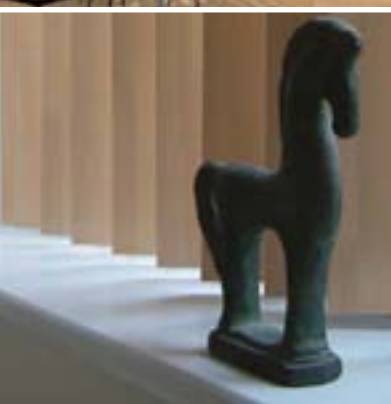

COLIN & JUSTIN, TV'S INTERIOR DESIGN GURUS
JUST LOVE HOMESTYLE BY VANTANA

This is Colin & Justin,
TV's interior design
gurus presenting the
Homestyle by Vantana
window blinds selection

Rollers

"Our new collection of roller blind fabrics is so massive we had to divide it into 5 books! Just salivate over this lot!"